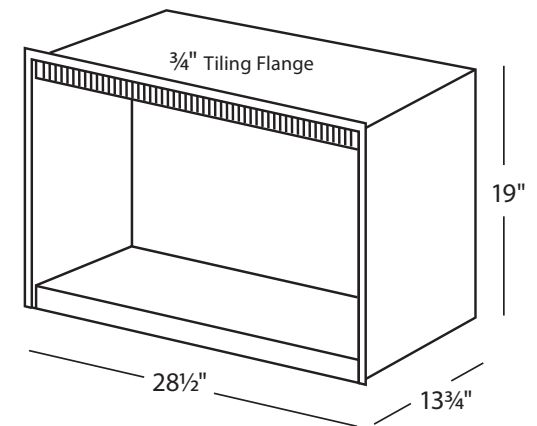

Optional Surrounds

- Standard Surround
3 Sided — 23½" h x 37¾" w 4 Sided — 28" h x 37¾" w
- Oversized Surround
3 Sided — 26" h x 43¼" w 4 Sided — 33½" h x 43¼" w
- Forgeworks Face
23½" h x 37¾" w

Insert Specifications

Voltage	120v		
Glass Size	17½" h x 28½" w		
Insert Dimensions	HEIGHT	WIDTH	DEPTH
	19"	28½"	13¾"

Please see owners manual for most up to date specifications

POP-377

uptownfireplaces.com

UPTOWN
LUXURY ELECTRIC FIREPLACES