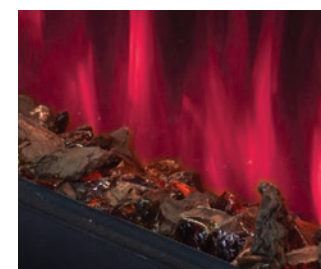

Western Timber Media